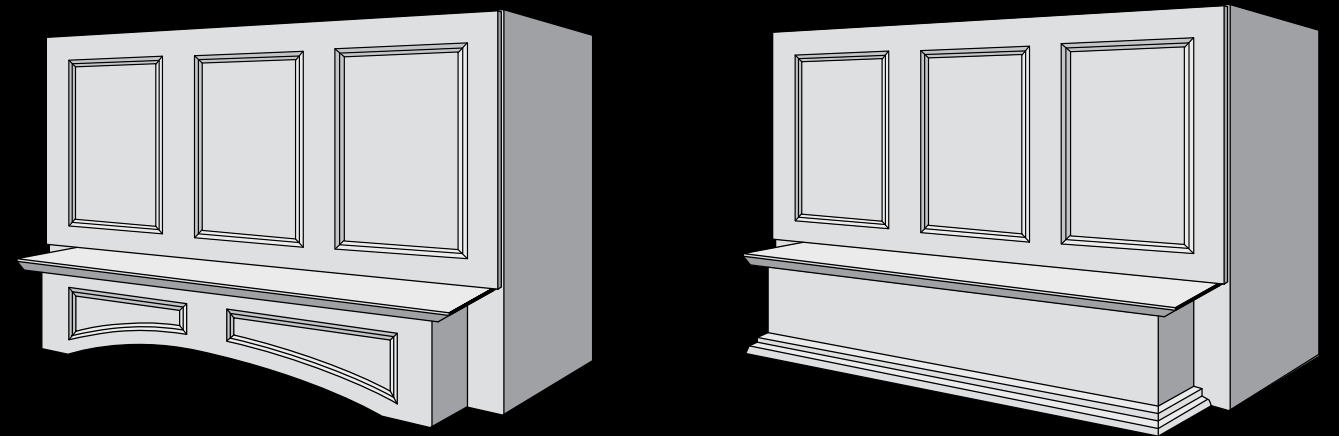

MATCH INTERIOR

*Paint / Stain interior of cabinet to match exterior*

BEFORE → AFTER

Stain or paint the interior of the cabinet to match the outside color.

CUSTOM HOOD VALANCE

*Modify hood valance*

BEFORE → AFTER

Fabuwood can modify a standard arched hood to a custom modern looking hood.

Note: Picture shown has to be a minimum of 27" high cut from the bottom.