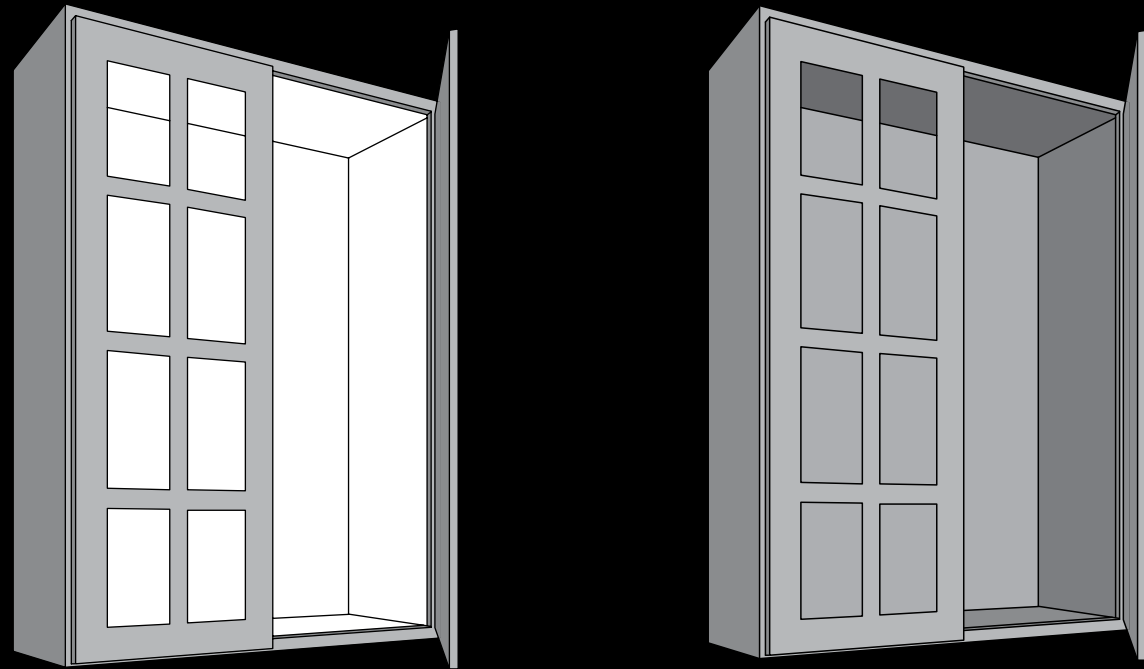

MATCH INTERIOR

*Paint / Stain interior of cabinet to match exterior*

BEFORE → AFTER

Stain or paint the interior of the cabinet to match the outside color.

CUSTOM HOOD VALANCE

*Modify hood valance*

BEFORE → AFTER

Fabuwood can modify a standard arched hood to a custom modern looking hood.

Note: Picture shown has to be a minimum of 27" high cut from the bottom.