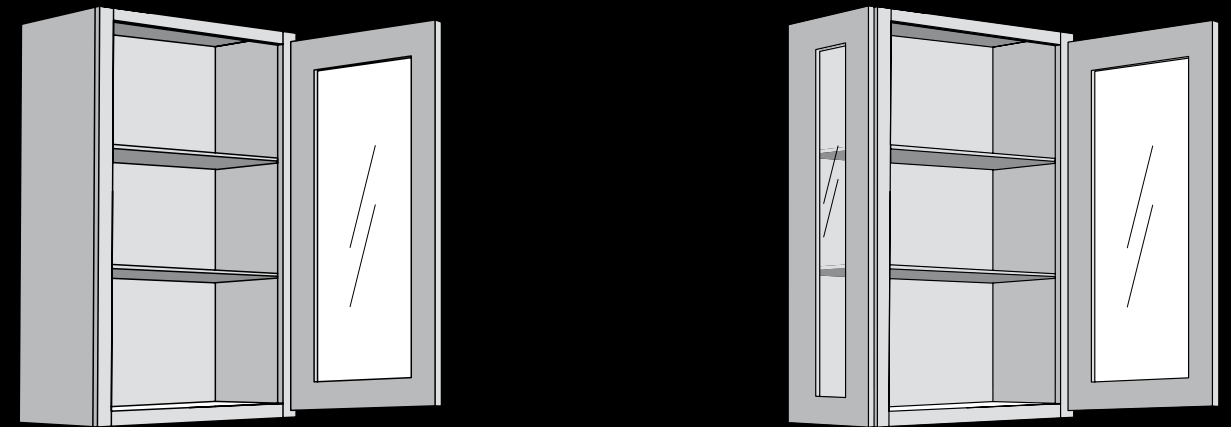

A P P L I A N C E
C A B I N E T

*Create an appliance
wall cabinet*

B E F O R E → A F T E R

Fabuwood can remove the doors of a wall cabinet and match interior finish. The customer has the option of adding a bump out shelf with one of the following corners:

- Square
- Round
- Clipped

C U R I O C A B I N E T

Glass door curio cabinet

B E F O R E → A F T E R

Fabuwood can create a curio glass cabinet with a side wall cutout for glass. Glass doors will be shipped separate to install on the job side.

PLEASE NOTE: Fabuwood does not supply glass shelves when creating from a wall cabinet. If creating from a NDW the glass shelves will fit