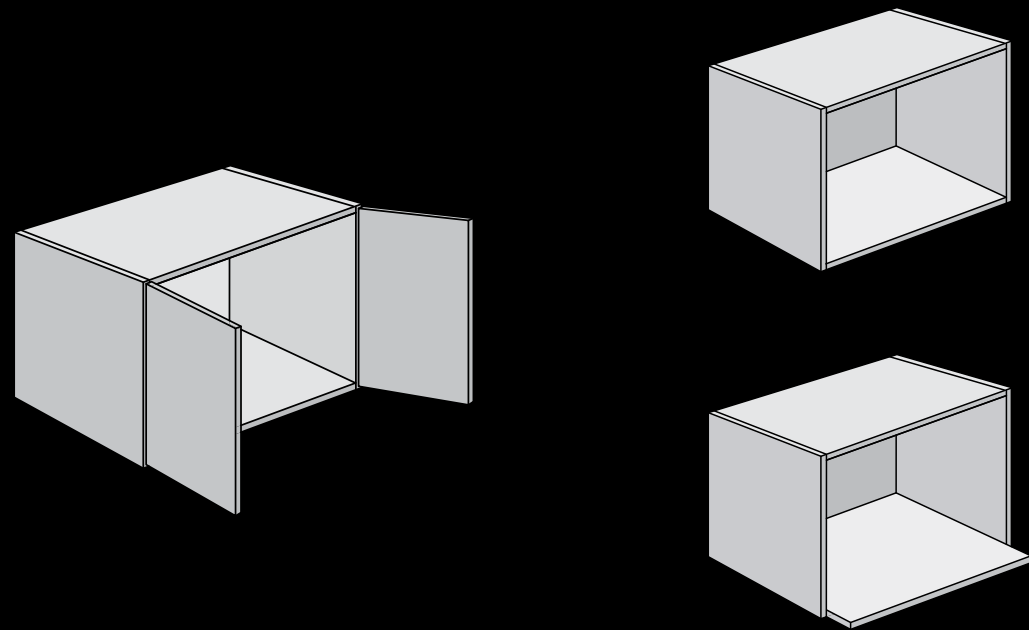

A P P L I A N C E
C A B I N E T

*Create an appliance
wall cabinet*

B E F O R E → A F T E R

Fabuwood can remove the doors of a wall cabinet and match interior finish. The customer has the option of adding a bump out shelf with one of the following corners:

- Square
- Round
- Clipped

C U R I O C A B I N E T

Glass door curio cabinet

B E F O R E → A F T E R

Fabuwood can create a curio glass cabinet with a side wall cutout for glass. Glass doors will be shipped separate to install on the job side.